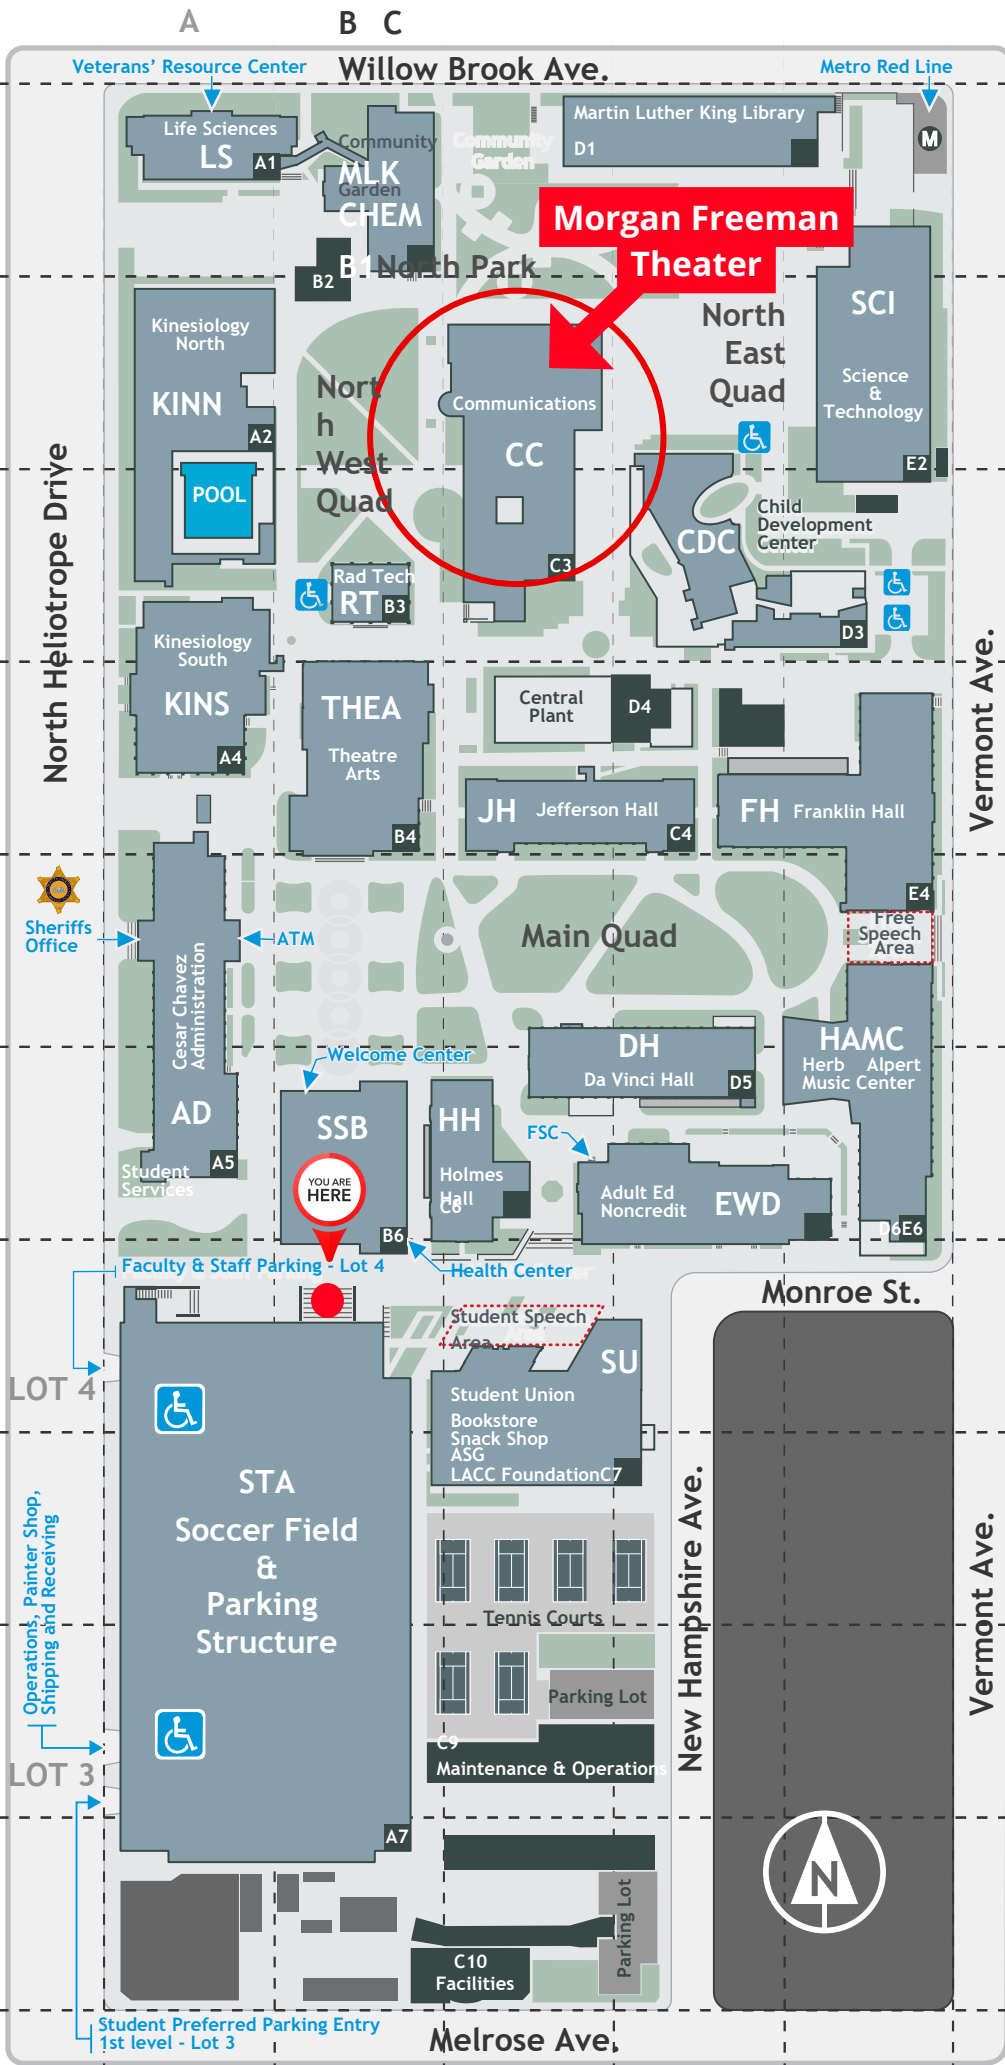

Visiting Los Angeles City College Parking Information and Location

Where do I park?

Faculty and Staff Lot (Lot 4 on Heliotrope Drive)
Parking is available inside the parking structure, Lot 4.
See the image below for reference

Parking Lot 4 Address:

770 N Heliotrope Dr, Los Angeles, CA 90029

Campus Map

Address: 855 N. Vermont Ave.
 Los Angeles CA 90029

Telephone: (323) 953-4000

Call Center: (888) 930 - LACC
 [1 (888) 930 - 5222]

Students and Employees must complete their Cleared4 screening questionnaire. Campus entrances are Located Between Holmes Hall and Student Services, and Between the Sci/Tech Building and Franklin Hall.