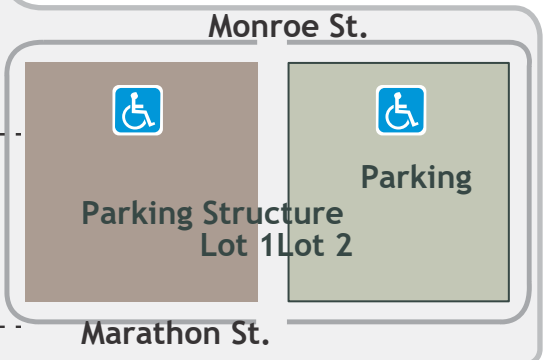

Students and Employees must complete their Cleared4 screening questionnaire. Campus entrances are Located Between Holmes Hall and Student Services, and Between the Sci/Tech Building and Franklin Hall.