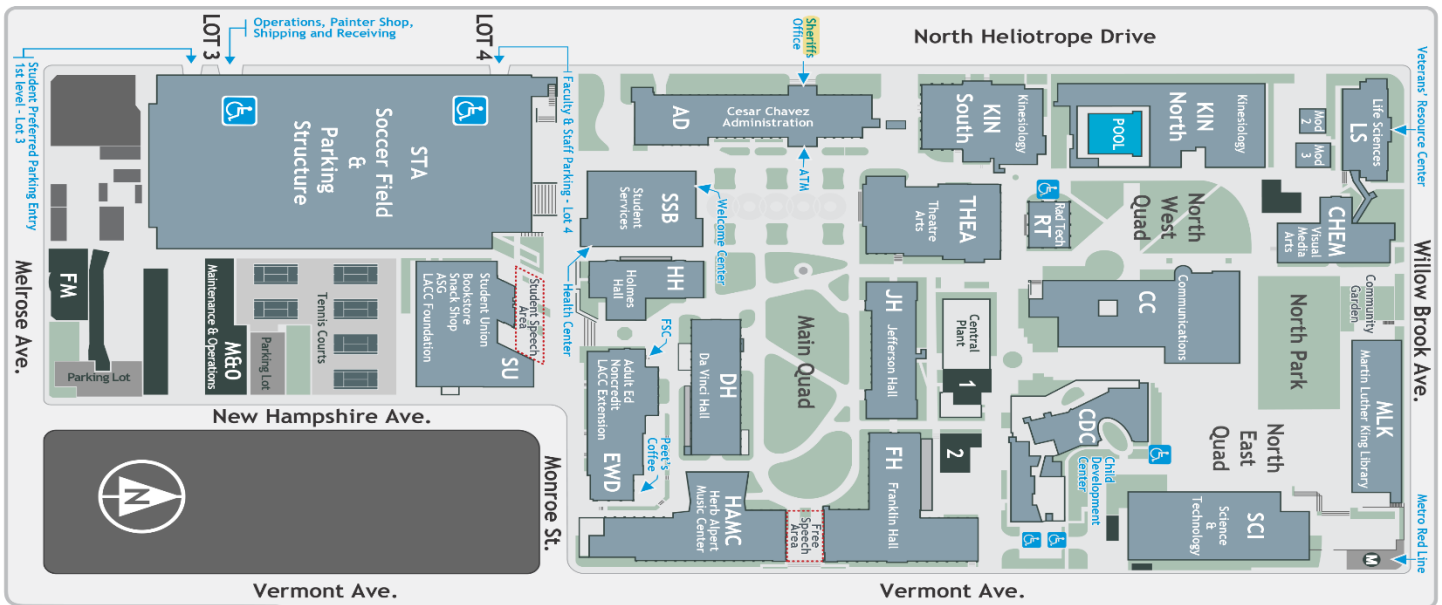

Temporary Parking [March 7, 2024]

[LOT 4]

Please place on dashboard in plain view for campus Sheriff's Department.
Thank you.

[Rose Atarodi]
Los Angeles City College
855 N Vermont Ave.
Los Angeles, CA 90029
(323)953-4000 [2084]

Fold here

LOS ANGELES CITY COLLEGE
LACC
The City's College.

Campus Map

Address: 855 N. Vermont Ave.
Los Angeles CA 90029

Alternative: 840 N. Heliotrope Dr.
Los Angeles CA 90029

Worksource: 4311 Melrose Ave.
Los Angeles CA 90029

Lots 1 and 2: 4100 Marathon St.
Los Angeles CA 90029

Lot 3: 720 N Heliotrope Dr.
Los Angeles CA 90029

Lot 4: 788 N Heliotrope Dr.
Los Angeles CA 90029

ESC(8710): 770 W. Wilshire Blvd.
Los Angeles CA 90017

VDK(8719): 2930 Fletcher Dr.
Los Angeles CA 90065